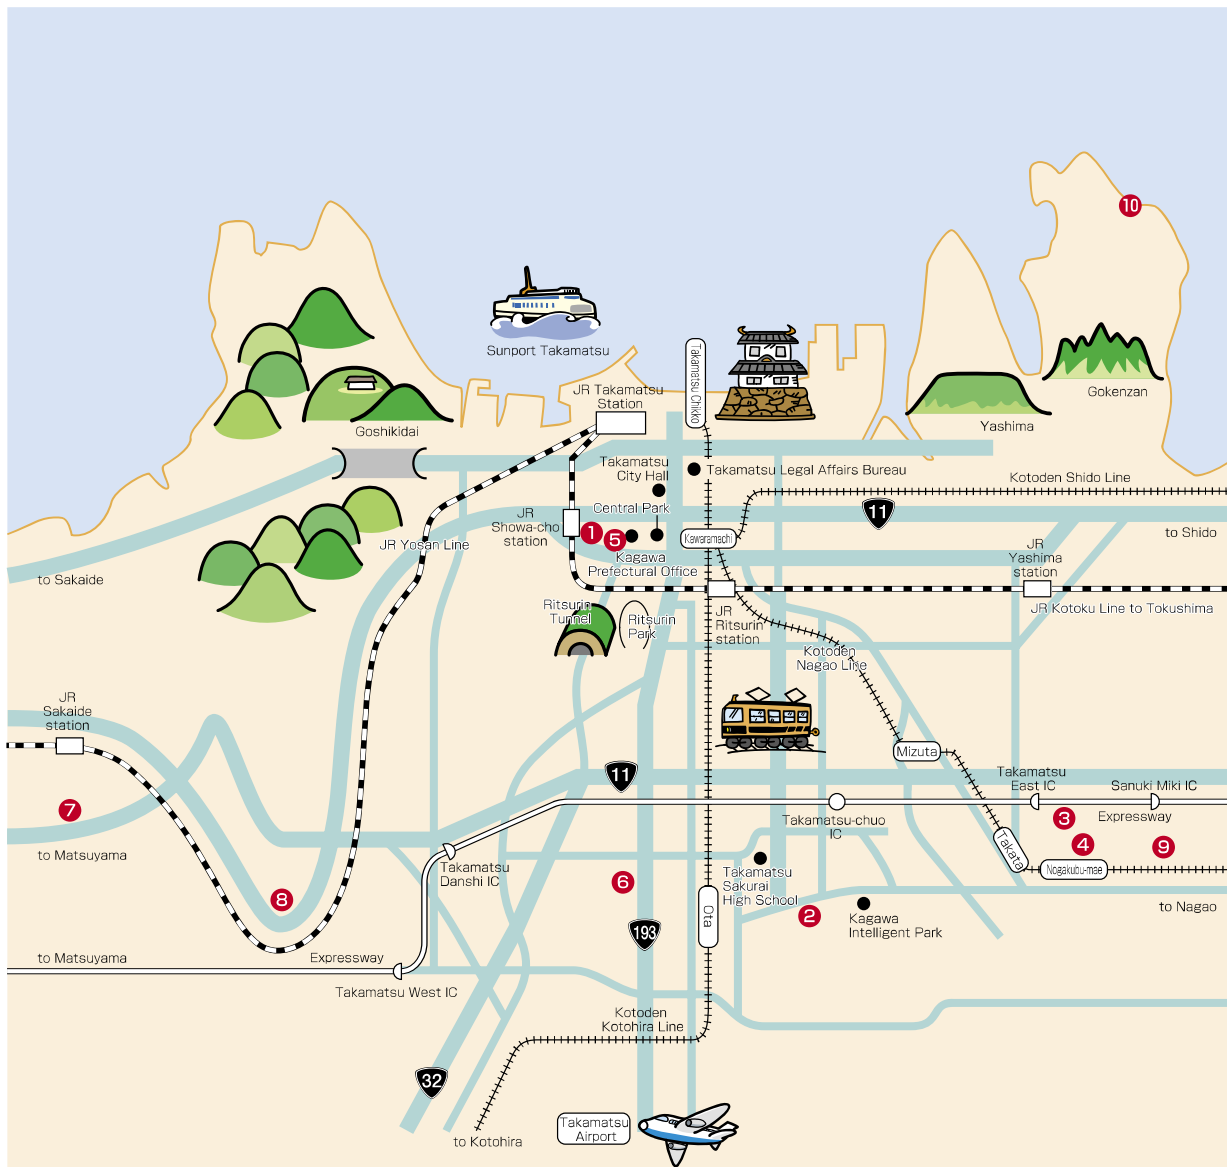

- Facilities
- International Affairs
- Extension Courses
- Budget Plan
- Research Partnership
- University Hospital
- Affiliated Teaching Hospital
- Institutes
- Campus

Miki-cho Campus

Medicine

Address and Telephone Number

Location Map

① Saiwai-cho Campus

Education / Law / Economics /
Graduate School of Management /
Kagawa-Ehime Universities' /
Graduate School of Law

- By JR: From JR Showa-cho Station to Saiwai-cho Campus, then 5 minutes' walk to the campus.
- By Bus: Take Kotoden Bus (Shimokasai line or Kozai line) from JR Takamatsu station and get off at Miyawaki-cho bus stop or Saiwai-cho bus stop (Showa-cho via). Then 2~3 minutes walk to the campus.
- By Taxi: From Takamatsu station to Kagawa University, 10 minutes.

③ Miki-cho Campus

Medicine

- By Bus: Take Kotoden Bus (Takamatsu Higashi Byouin, Daigaku Byouin line) from Takamatsu Station and get off Daigaku Byouin mae bus stop.
- By Taxi: From Takamatsu Station to Faculty of Medicine Campus, 30 minutes

④ Miki-cho Campus

Agriculture

- By Train: Use the Kotoden Bus Nagao line from Kotoden Takamatsu-chikko station, get off the Nogakubumae bus stop, then 2~3 minutes walk to the campus.
- By Bus: Take Okawa Bus (Hiketa line) from Takamatsu Station and get off Nogakubumae, then 5 minutes to walk the campus.
- By Taxi: From JR Takamatsu station to Miki-cho Faculty of Agriculture campus, 30 minutes.