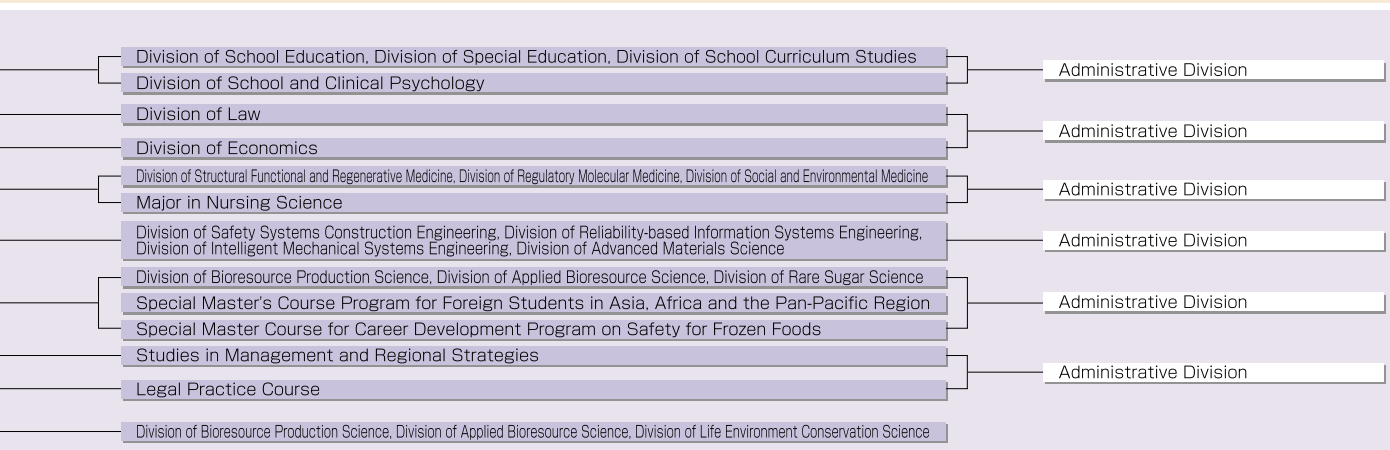

Institute of Library and Information Technology

- Library
- Museum
- Information Technology Center

Institute of Research Partnership

- Center for Social Collaboration and Intellectual Property
- Crisis and Security Management Research Center

International Office

- Center for International Research and Cooperation
- International Student Center

Health Center

Public Relations Center

Administrative Offices

- Educational and Student Supporting Offices
 - Educational Affairs Group
 - Admission Group
 - Educational Supporting Group
 - Employment Supporting Group
 - Student Life Support Group

General Planning Office

Audit Office

- History
- Organization**
- Administrative Officials
- Number of Faculty and Staff Members
- Faculties and Graduate Schools
- Number of Students
- Credit agreements established between Kagawa University and other universities
- Applicants and Enrollments
- Employment Situation of Graduates
- The Number of Scholarship Students
- Facilities
- International Affairs
- Extension Courses
- Budget Plan
- Research Partnership
- University Hospital
- Affiliated Teaching Hospital
- Institutes
- Campus