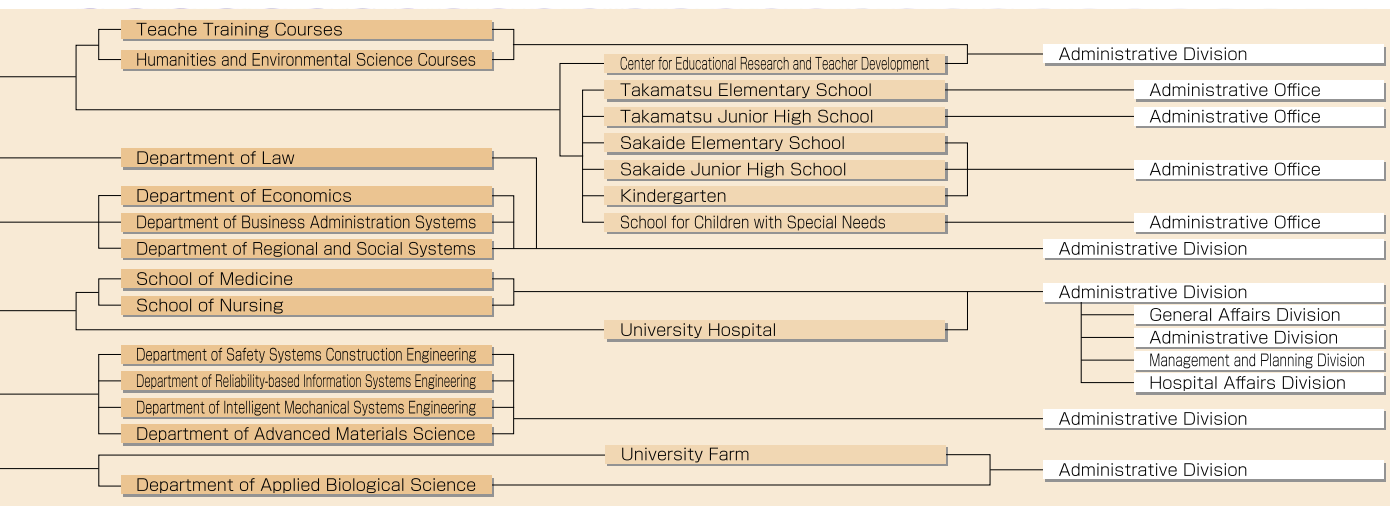

Institute of Library and Information Technology

- Library
- Museum
- Information Technology Center

Institute of Research Partnership

- Center for Social Collaboration and Intellectual Property
- Crisis and Security Management Research Center

International Office

- Center for International Research and Cooperation
- International Student Center

Health Center

Public Relations Center

Administrative Offices

- Educational and Student Supporting Offices
 - Educational Affairs Group
 - Admission Group
 - Educational Supporting Group
 - Employment Supporting Group
 - Student Life Support Group

General Planning Office

Audit Office

- History
- Organization**
- Administrative Officials
- Number of Faculty and Staff Members
- Faculties and Graduate Schools
- Number of Students
- Credit agreements established between Kagawa University and other universities
- Applicants and Enrollments
- Employment Situation of Graduates
- The Number of Scholarship Students
- Facilities
- International Affairs
- Extension Courses
- Budget Plan
- Research Partnership
- University Hospital
- Affiliated Teaching Hospital
- Institutes
- Campus