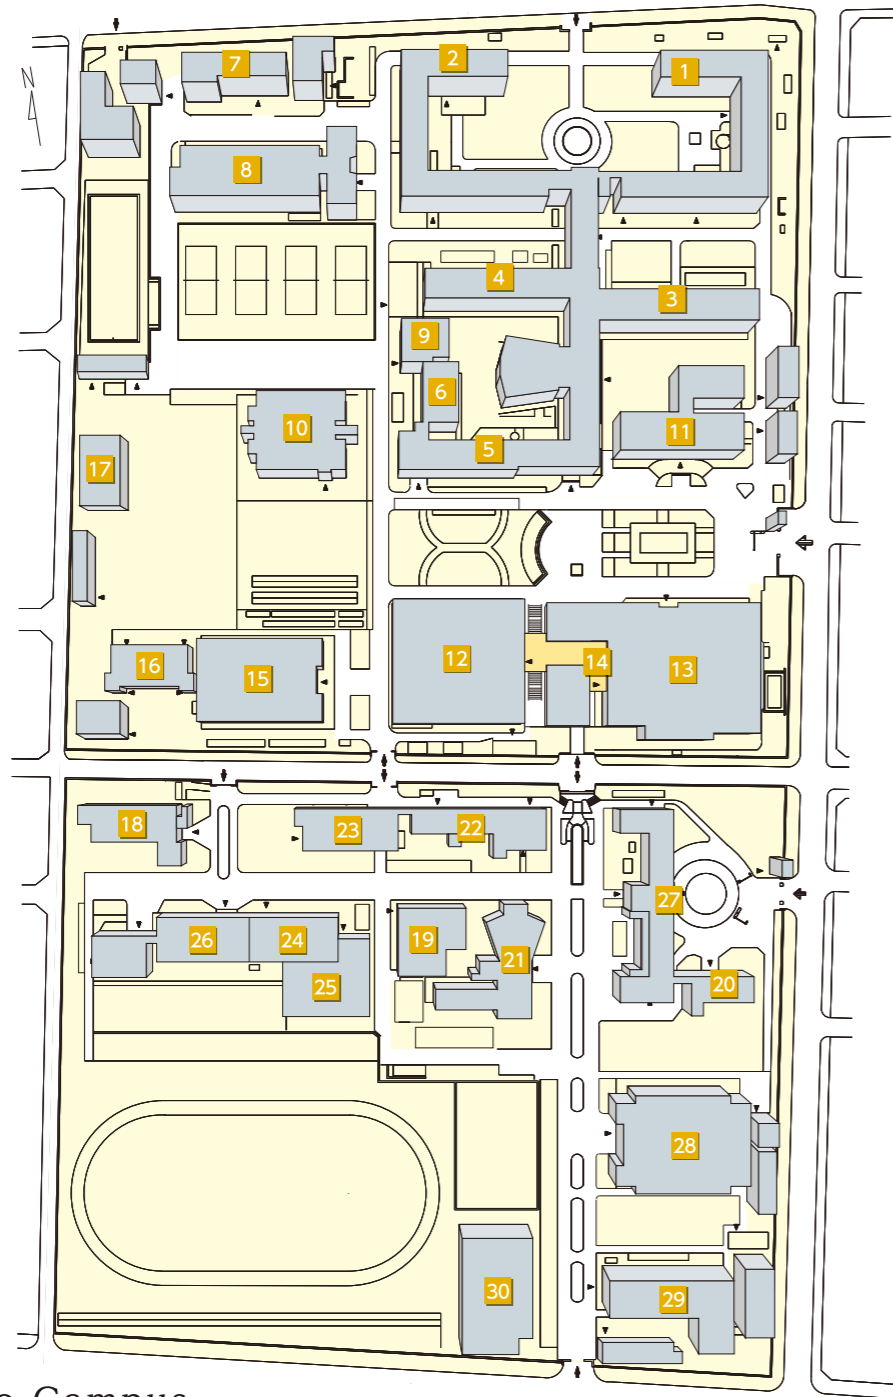

Campus Map

Saiwai-cho Campus

Administrative Offices/Education
Law/Economics/Graduate School of Management/Kagawa-Ehime Universities' Graduate School of Law

- | | | | |
|-----------------------------|--|-------------------------|---|
| 1 North Block 1 ·
Museum | 9 Center for Educational
Development and
Support | 15 Gymnasium 1 | 24 South Block 4 |
| 2 North Block 2 | 10 Joint Research Building | 16 Budo Hall | 25 South Block 5 ·
Information Technology Center |
| 3 North Block 3 | 11 Administrative Offices | 17 Wakakusa Dormitory | 26 South Block 6 |
| 4 North Block 4 | 12 Library | 18 Koyu Memorial Hall | 27 South Block 7 |
| 5 North Block 5 | 13 University Hall
Career Support Center
Cafeteria | 19 Health Center | 28 Auditorium |
| 6 North Block 6 | 14 OLIVE SQUARE | 20 Yushin Memorial Hall | 29 Student Clubrooms |
| 7 North Block 7 | | 21 South Block 1 | 30 Gymnasium 2 |
| 8 North Block 8 | | 22 South Block 2 | |
| | | 23 South Block 3 | |

Campus Map

Hayashi-cho Campus

Engineering

- 1 Building 1 (Research Building)
- 2 Building 2 (Research Building)
- 3 Building 3 (Lecture Building)
- 4 Building 4 (Administration Office, Library, Dining Room)
- 5 Building 5 (Manufacturing Laboratory)
- 6 Building 6 (Research Building)
- 7 Building 7 (Student Project Laboratory)
- 8 Nano-Micro Structure Device Integrated Research Center
Center for Social Collaboration and Intellectual Property
Crisis and Security Management Research Center