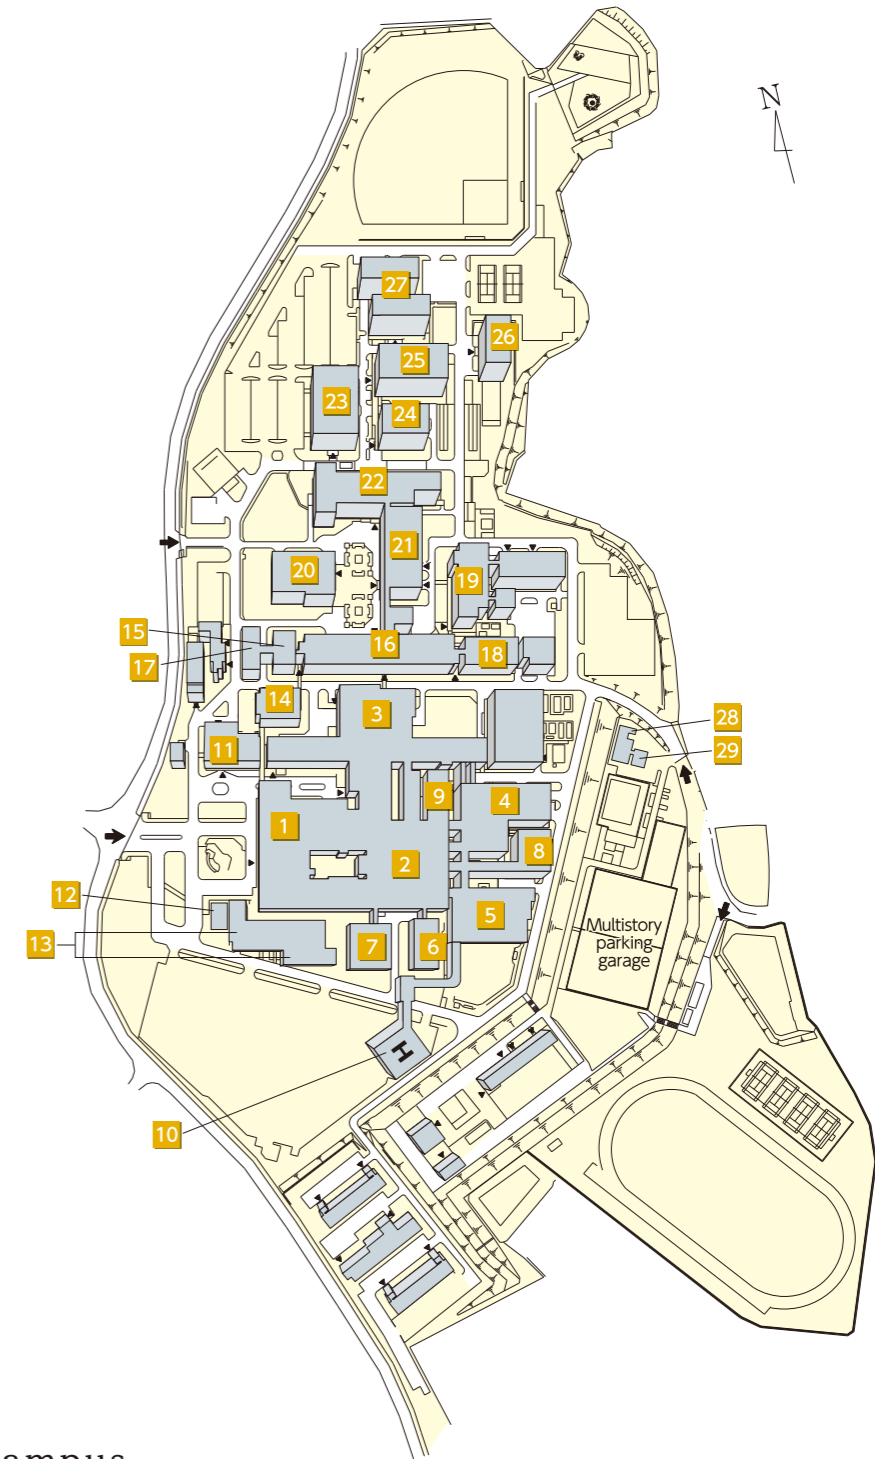

Campus Map

Saiwai-cho Campus

Administrative Offices/Education
Law/Economics/Graduate School of Management/Kagawa-Ehime Universities' Graduate School of Law

- | | | | |
|-----------------------------|--|-------------------------|---|
| 1 North Block 1 ·
Museum | 9 Center for Educational
Development and
Support | 15 Gymnasium 1 | 24 South Block 4 |
| 2 North Block 2 | 10 Joint Research Building | 16 Budo Hall | 25 South Block 5 ·
Information Technology Center |
| 3 North Block 3 | 11 Administrative Offices | 17 Wakakusa Dormitory | 26 South Block 6 |
| 4 North Block 4 | 12 Library | 18 Koyu Memorial Hall | 27 South Block 7 |
| 5 North Block 5 | 13 University Hall
Career Support Center
Cafeteria | 19 Health Center | 28 Auditorium |
| 6 North Block 6 | 14 OLIVE SQUARE | 20 Yushin Memorial Hall | 29 Student Clubrooms |
| 7 North Block 7 | | 21 South Block 1 | 30 Gymnasium 2 |
| 8 North Block 8 | | 22 South Block 2 | |
| | | 23 South Block 3 | |

Campus Map

Hayashi-cho Campus

Engineering

- 1 Building 1 (Research Building)
- 2 Building 2 (Research Building)
- 3 Building 3 (Lecture Building)
- 4 Building 4 (Administration Office, Library, Dining Room)
- 5 Building 5 (Manufacturing Laboratory)
- 6 Building 6 (Research Building)
- 7 Building 7 (Student Project Laboratory)
- 8 Nano-Micro Structure Device Integrated Research Center
Center for Social Collaboration and Intellectual Property
Crisis and Security Management Research Center