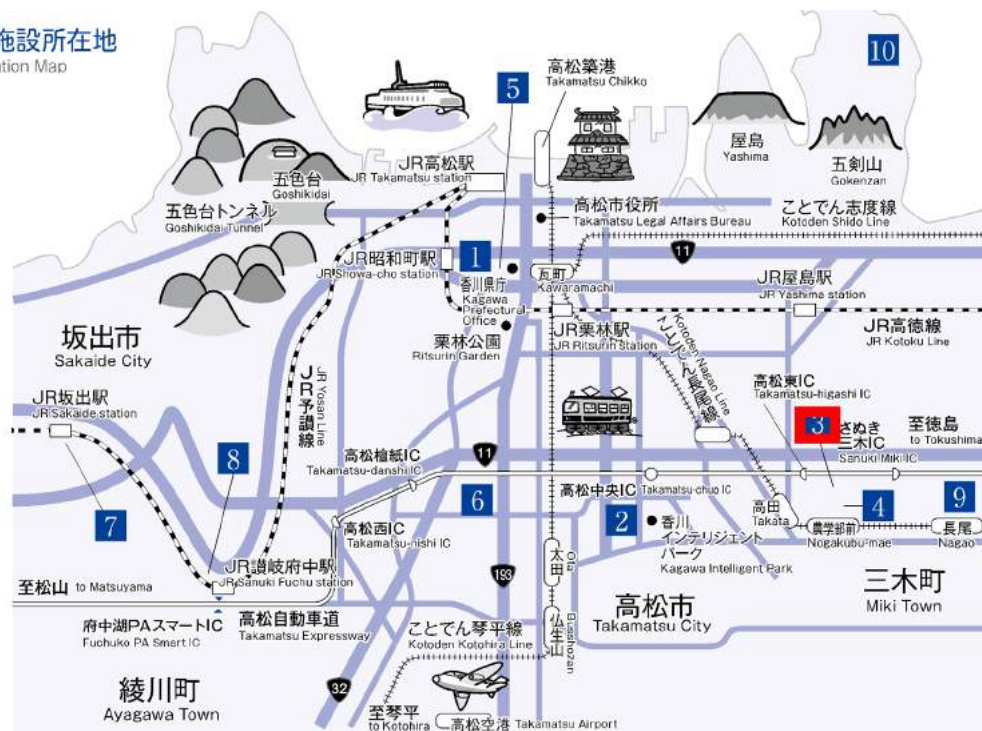

(2) 最寄り駅からの距離、交通機関及び所要時間

各施設所在地

Location Map

1 幸町キャンパス Saiwai-cho Campus

教育学部 / 法学部 / 経済学部 / 地域マネジメント研究科 / 創造工学部
Education / Law / Economics / Graduate School of Management / Engineering and Design

JR高松駅から

- ●JR高徳線「昭和町駅」下車、徒歩5分
- ●ことでんバス【11】下笠原線(昭和町経由)で「幸町」下車、徒歩2~3分
- ●ことでんバス【13】下笠原線(宮脇町経由)または【15】香西線(沼崎町経由)で「沼崎町」下車、徒歩2~3分
- ●ことでんバス(まちなかループバス)で「香川大学教育学部前」または「香川大学法学部・経済学部前」下車、徒歩1分
- ●車で約10分

高速道路から

- ●東方よりお越しの場合…高松中央IC(高松道)から車で約20分
- ●西方よりお越しの場合…高松西IC(高松道)から車で約20分

From JR Takamatsu station

●Approximately 10 minutes by car.

From the express way

- ●From the east: Approximately 20 minutes from Takamatsu-chuo Interchange at Takamatsu Highway
- ●From the west: Approximately 20 minutes from Takamatsu-nishi Interchange at Takamatsu Highway

2 林町キャンパス Hayashi-cho Campus

創造工学部 Engineering and Design

JR高松駅から

- ●ことでんバス【65】川高線(レインボー通り経由)で「香川大学創造工学部前」下車すぐ
- ●ことでんバス【61】川高線「サンメッセ香川」下車、徒歩10~15分
- ●ことでんバス【63】サンメッセ西福田線で「サンメッセ香川」下車、徒歩10~15分
- ●ことでんバス平線で「ことでん高松築港駅」→「太田駅」下車。
  「太田駅」からことでんバス太田駅サンメッセ線で「香川大学創造工学部前」下車すぐ
- ●車で約30分

高速道路から

- ●高松中央IC(高松道)から車で約5分

From JR Takamatsu station

From the express way

3 三木町医学部キャンパス Miki-cho Campus

医学部 Medicine

JR高松駅から

- ●ことでん長尾線で「ことでん高松築港駅」→「高田駅」下車。
  「高田駅」からことでんバスで5分、「大学病院」下車すぐ。
- ●ことでんバス【76】大学病院線で「大学病院」下車すぐ。
- ●車で約30分

高速道路から

- ●東方よりお越しの場合…さぬき三木IC(高松道)から車で約5分
- ●西方よりお越しの場合…高松東IC(高松道)から車で約5分

From JR Takamatsu station

From the express way

4 三木町農学部キャンパス Miki-cho Campus

農学部 Agriculture

JR高松駅から

- ●ことでん長尾線で「ことでん高松築港駅」→「農学部前」下車、徒歩2~3分
- ●大田バス刈田線「農学部前」下車、徒歩5分
- ●車で約40分

高速道路から

- ●東方よりお越しの場合…さぬき三木IC(高松道)から車で約10分
- ●西方よりお越しの場合…高松東IC(高松道)から車で約5分

From JR Takamatsu station

- ●Take Kotoden Nagan Line at the Kotoden Takamatsu-Chikko station and get off at Nougakubamae station, and then 2-3 minutes walk to the campus.
- ●Take Ogasawara Bus Iiketa Line and get off at Nogaizumi-mae bus stop, and then 5 minutes walk to the campus.
- ●Approximately 40 minutes by car

From the express way

3 教育学部 附属高松小学校 附属幼稚園 高松園舎

Takamatsu Elementary School Takamatsu Kindergarten

6 教育学部 附属高松中学校

Takamatsu Junior High School

7 教育学部 附属坂出小学校 附属坂出中学校 附属幼稚園

Sakaide Elementary School Sakaide Junior High School Kindergarten

8 教育学部 附属特別支援学校

School for Special Needs' Students

9 農学部附属農場 10 庵治マリンステーション

University Farm Aji Marine Station