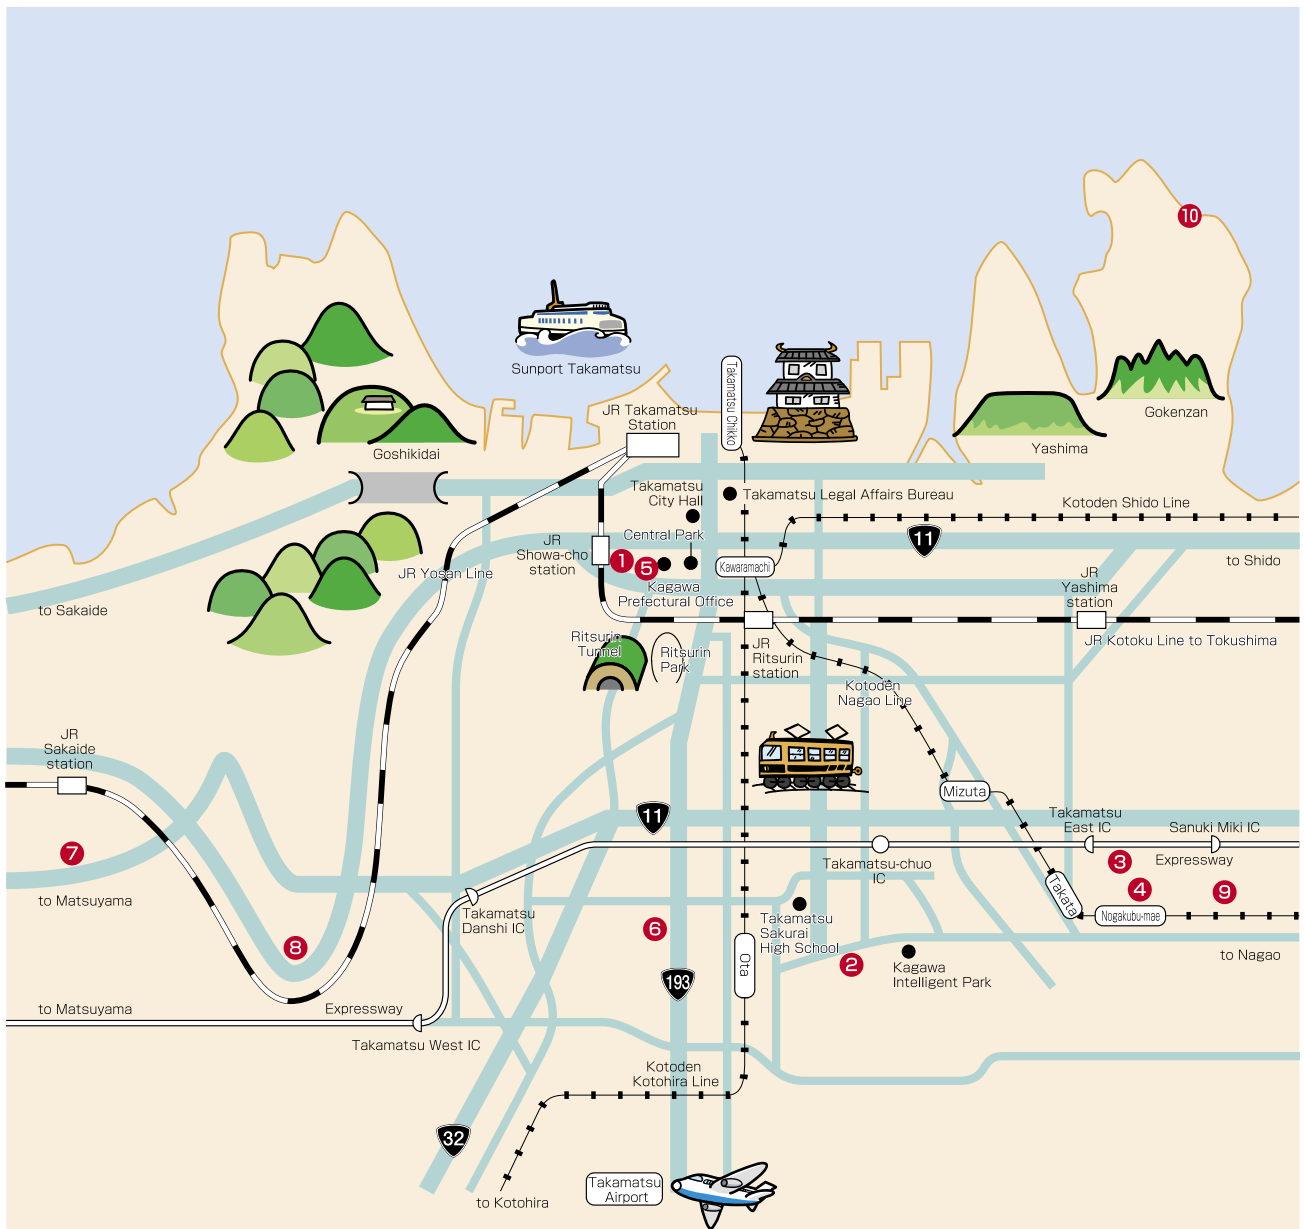

Location Map

1 Saiwai-cho Campus
Education / Law / Economics
Graduate School of Management
Kagawa-Ehime Universities
Graduate School of Law

- JR Showa-cho Station to Saiwai-cho Campus, then 5 minutes walk to the campus.
- By Bus: Take Kotoden Bus (Shimin Byouin loop bus) from JR Takamatsu station and get off at Kagawa Daigaku Kyouikugakubu mae bus stop or Kagawa Daigaku Hougakubu Keizaiagakubu mae bus stop. Then 1 minutes walk to the campus.
- By Taxi: From Takamatsu station to Kagawa University, 5 minutes.